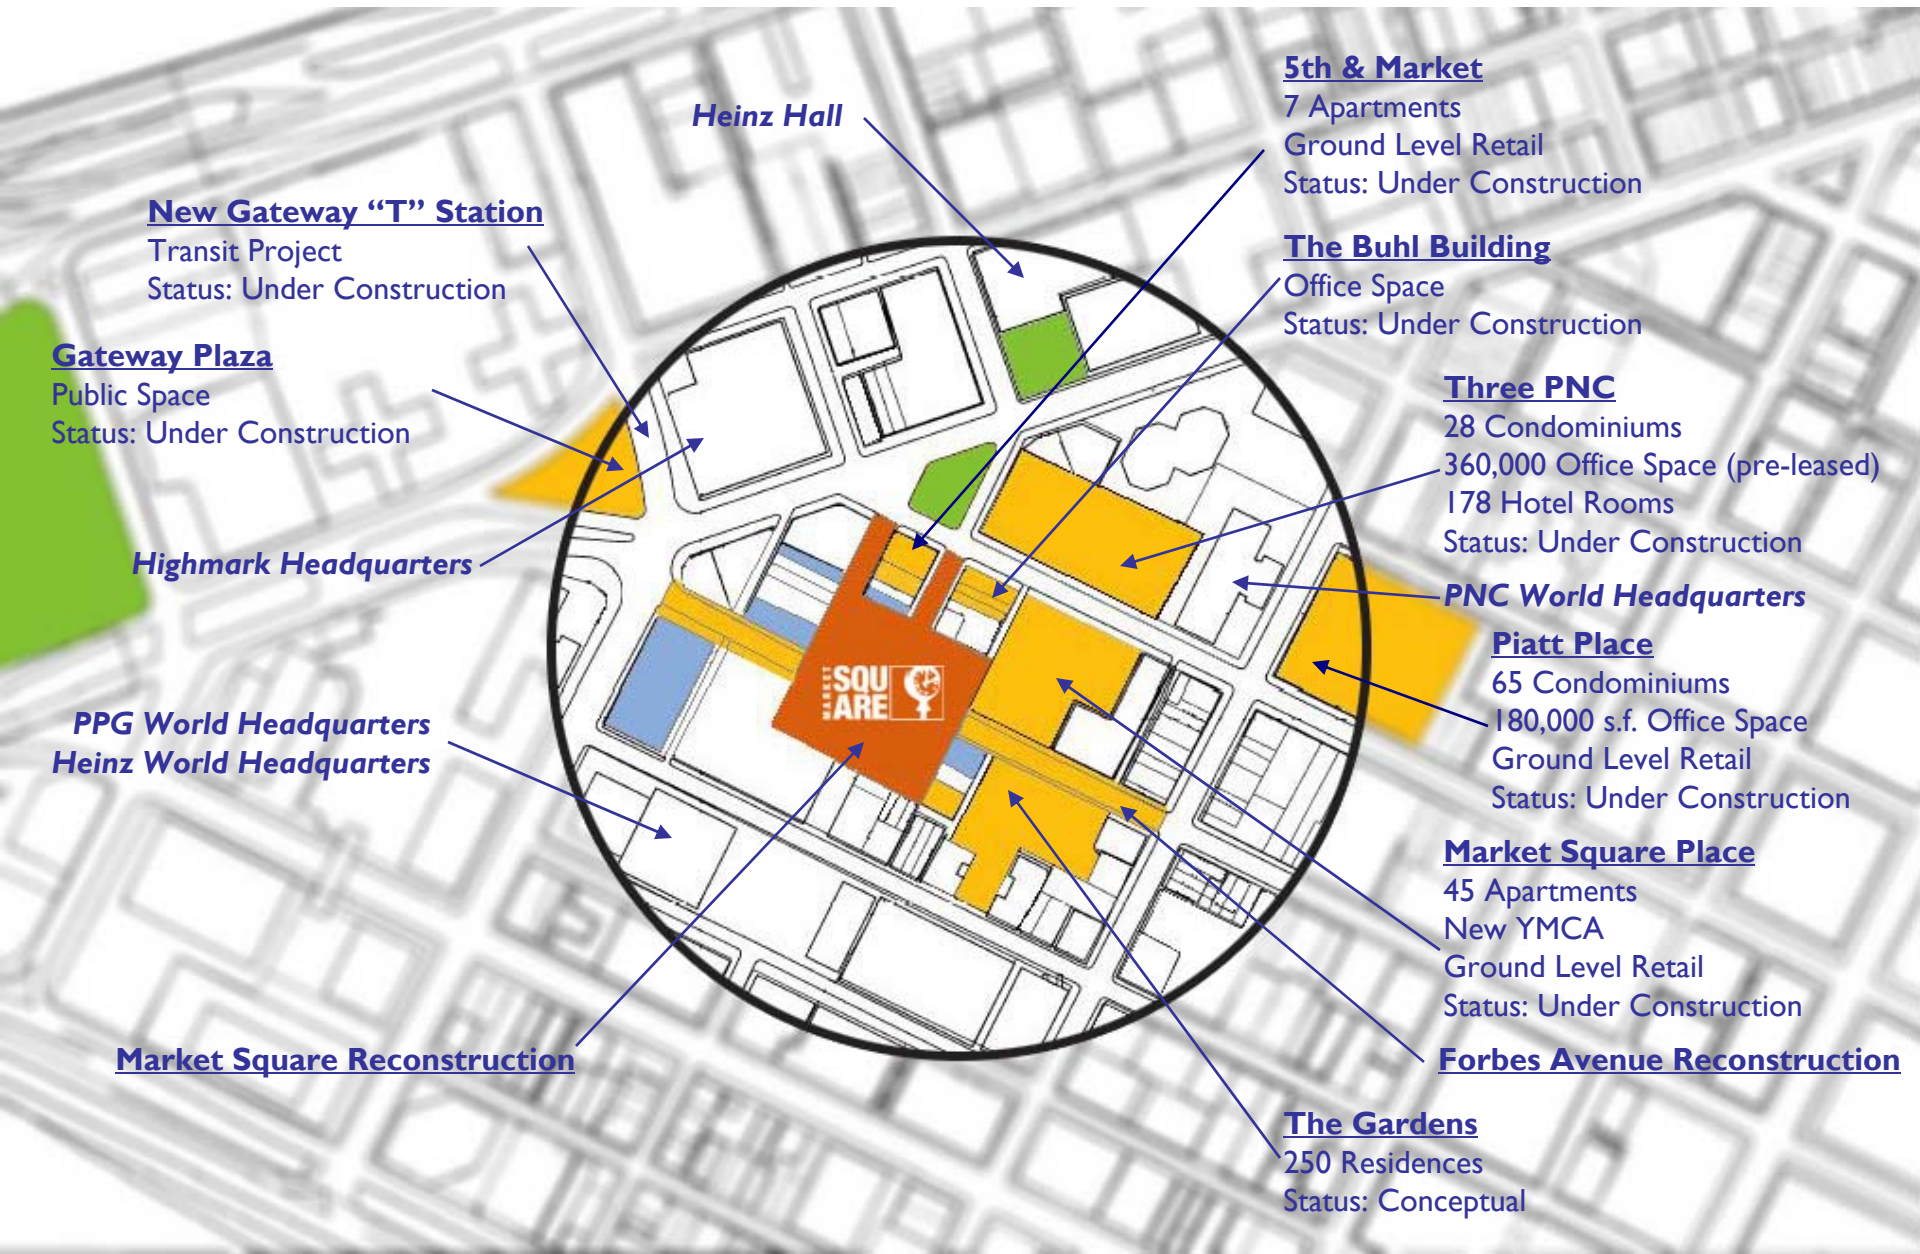

Market Square: Active Projects

New Gateway "T" Station
Transit Project
Status: Under Construction

Gateway Plaza
Public Space
Status: Under Construction

Highmark Headquarters

PPG World Headquarters
Heinz World Headquarters

Market Square Reconstruction

Heinz Hall

5th & Market
7 Apartments
Ground Level Retail
Status: Under Construction

The Buhl Building
Office Space
Status: Under Construction

Three PNC
28 Condominiums
360,000 Office Space (pre-leased)
178 Hotel Rooms
Status: Under Construction

PNC World Headquarters

Piatt Place
65 Condominiums
180,000 s.f. Office Space
Ground Level Retail
Status: Under Construction

Market Square Place
45 Apartments
New YMCA
Ground Level Retail
Status: Under Construction